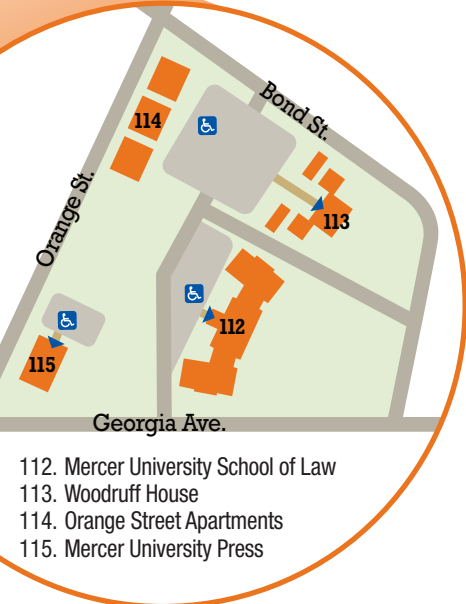

MERCER UNIVERSITY MACON CAMPUS

- 101. Lofts at Mercer Village (2nd, 3rd and 4th floors)
- 102. Barnes & Noble Mercer Bookstore
- 103. Nu-Way Weiners
- 104. Margaritas Mexican Grill
- 105. *The Telegraph*
- 106. Center for Collaborative Journalism
- 107. JAG's Pizzeria & Pub
- 108. Z Beans Coffee
- 109. Francar's Buffalo Wings
- 110. Georgia Public Broadcasting
- 111. WMUB/ESPN

Front entrances are wheelchair accessible.

MERCER SCHOOL OF LAW

- 112. Mercer University School of Law
- 113. Woodruff House
- 114. Orange Street Apartments
- 115. Mercer University Press

PARKING

- Open to All Decals
- Green Decal - Faculty and Staff
- Purple Decal - Commuter Students
- Red Decal - Campus Housing Residents
- Yellow Decal - Lofts at Mercer Village/Tattnall
- Blue Decal - Lofts at Mercer Landing

MERCER LANDING

- 116. Amici Italian Cafe
 - 117. Papa John's Pizza
 - 118. Osaka Hibachi & Sushi
 - 119. AT&T
- Front entrances are wheelchair accessible.

TAKE THIS EXIT TO THE CAMPUS MAIN ENTRANCE
EXIT 163

- Fresh Food Company
- Which Wich Superior Sandwiches
- 22. Upward Bound/Educational Opportunity Center
- 23. Emily Parker Myers Admissions and Welcome Center
- 24. Cruz Plaza
- 25. Penfield Hall
- 26. Penfield Annex - Academic and Advising Services - ROTC
- 27. Auxiliary Services
- 28. Information Technology
- 29. Mercer Police
- 30. Stetson Hall